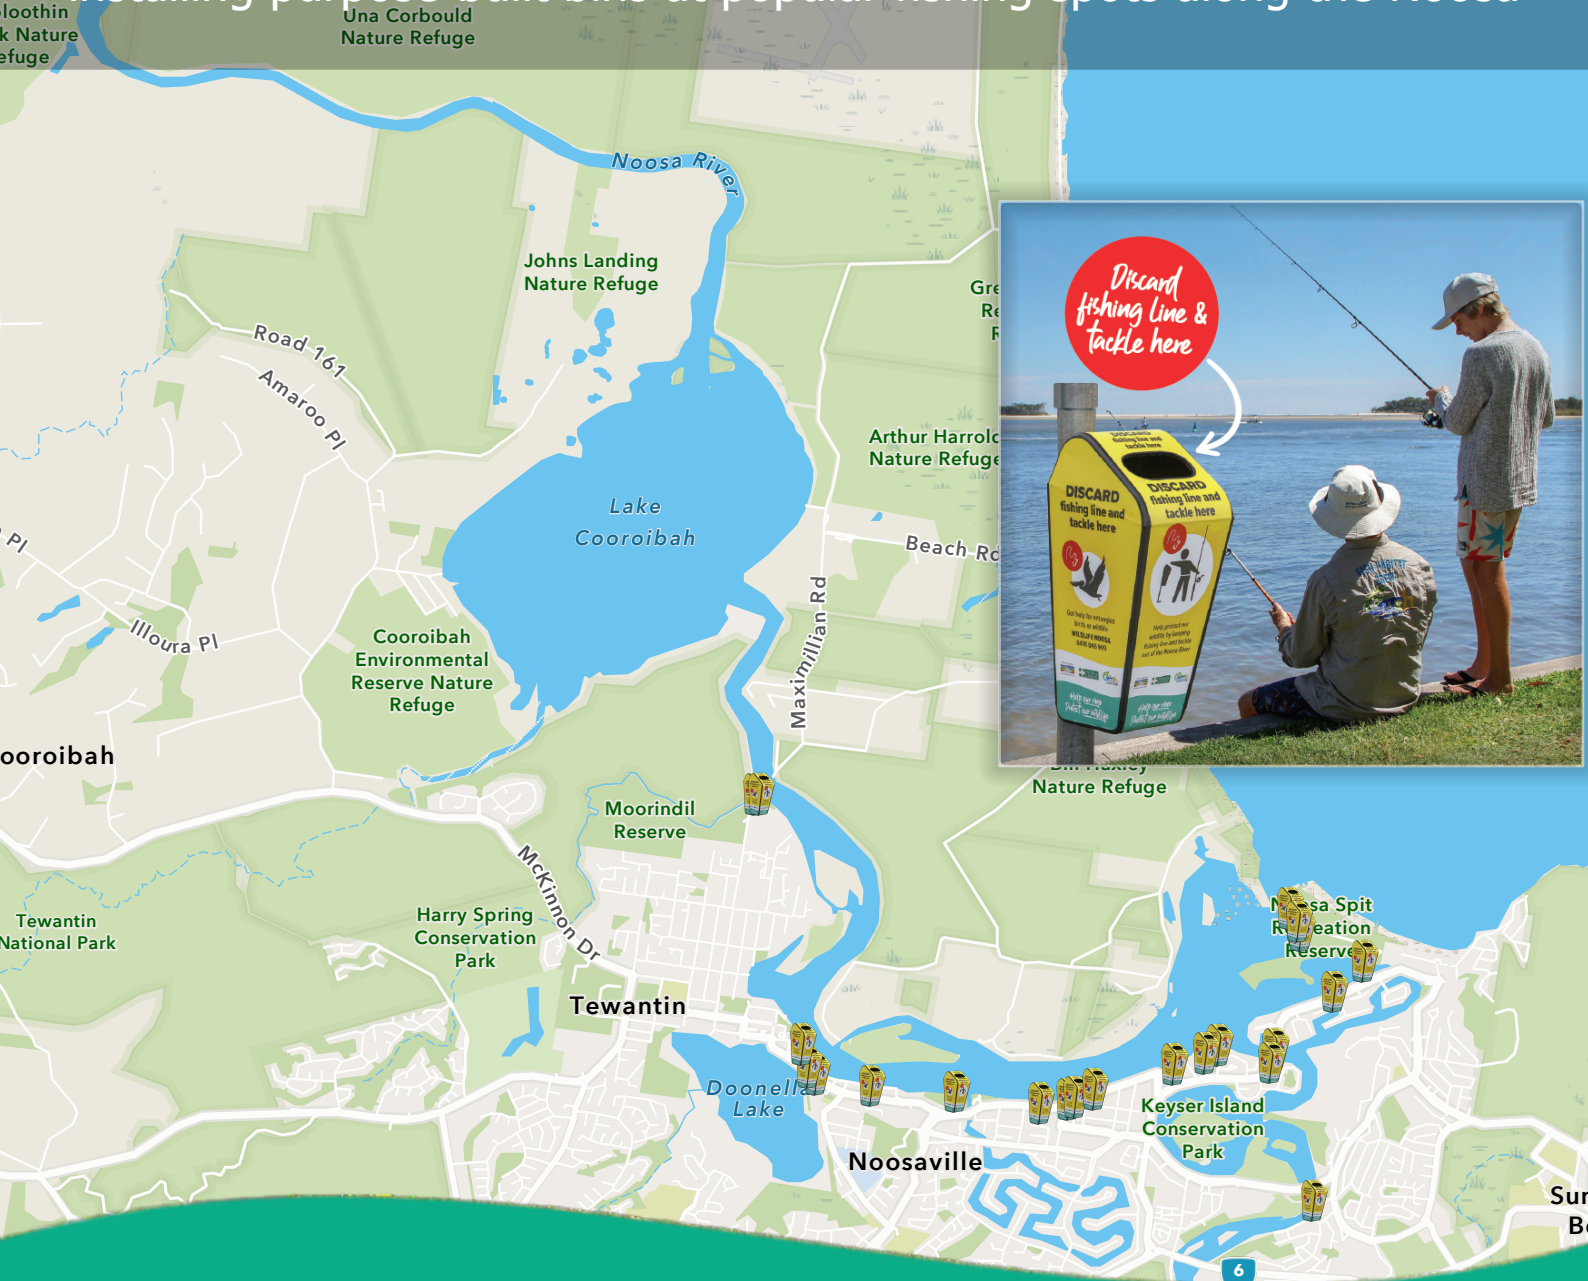

Boreen Point

# A Line in the Sand

## Noosa's new fishing line and tackle bins

NICA and OzFish (Noosa) have drawn a line in the sand to remove the threat of fishing line entanglement and injury to marine wildlife by installing purpose-built bins at popular fishing spots along the Noosa

Help our river, protect our wildlife